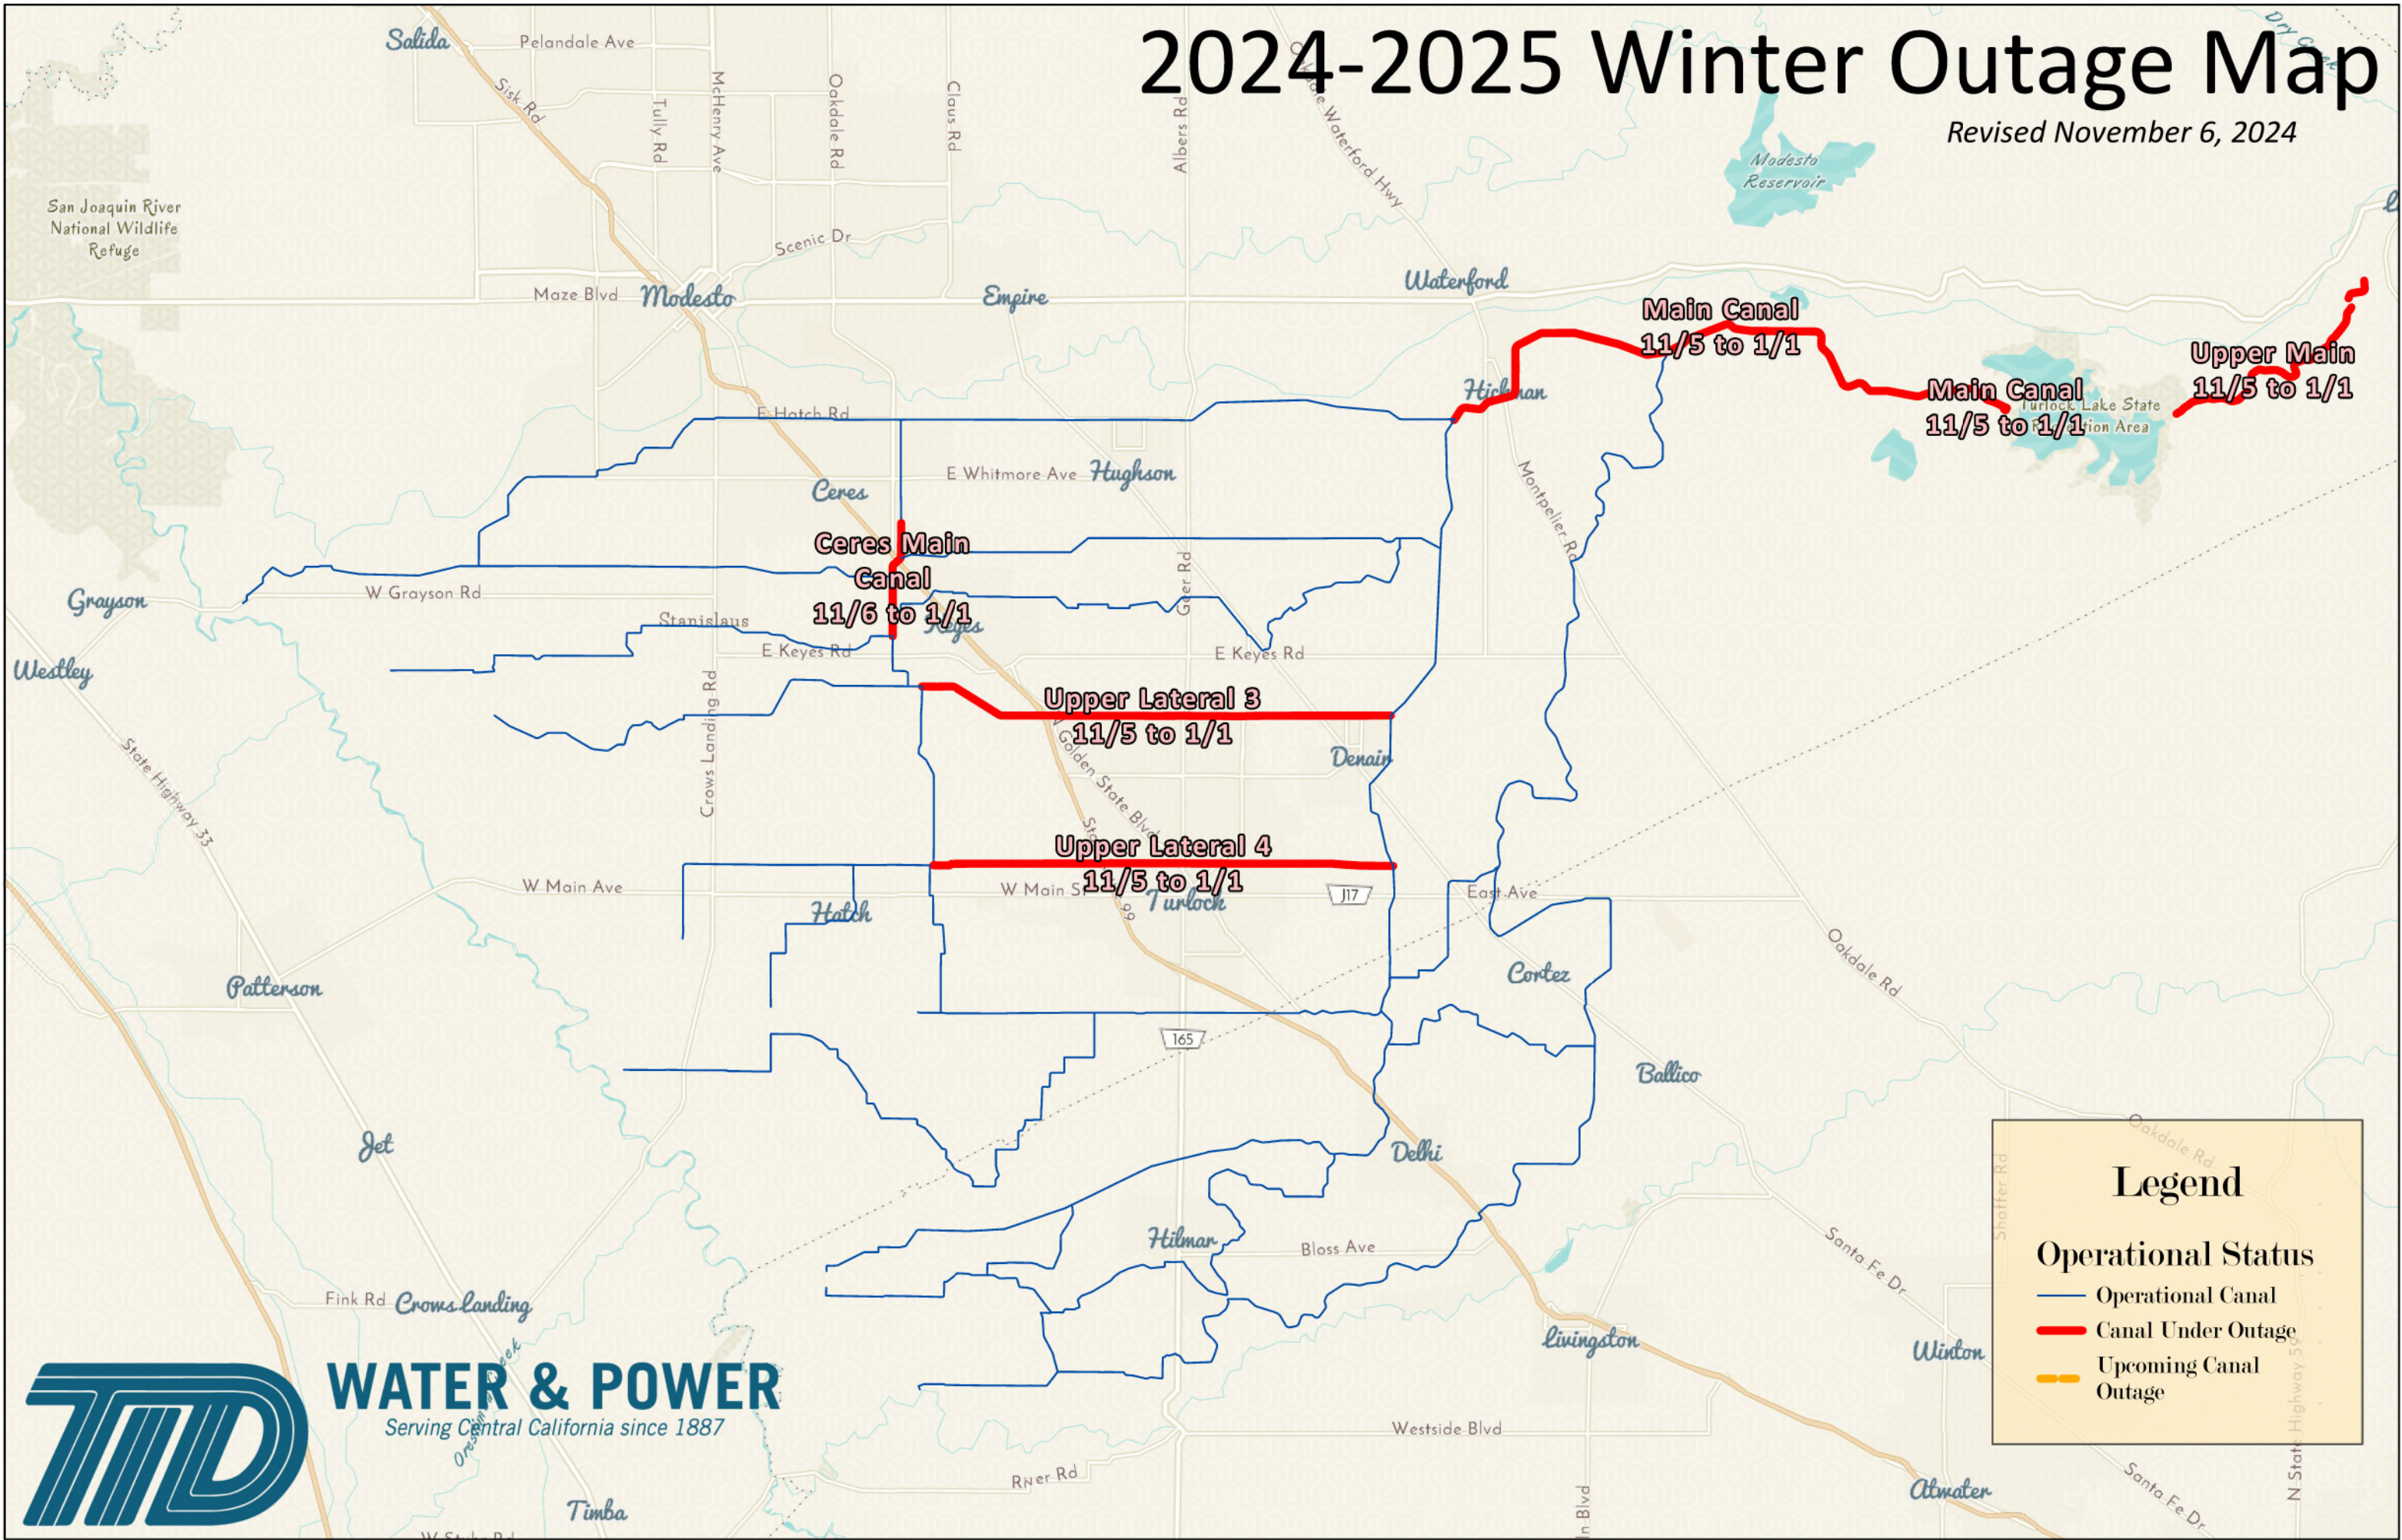

# 2024-2025 Winter Outage Map

Revised November 6, 2024

**Legend**

**Operational Status**

- Operational Canal
- Canal Under Outage
- Upcoming Canal
- Outage

**WATER & POWER**  
Serving Central California since 1887